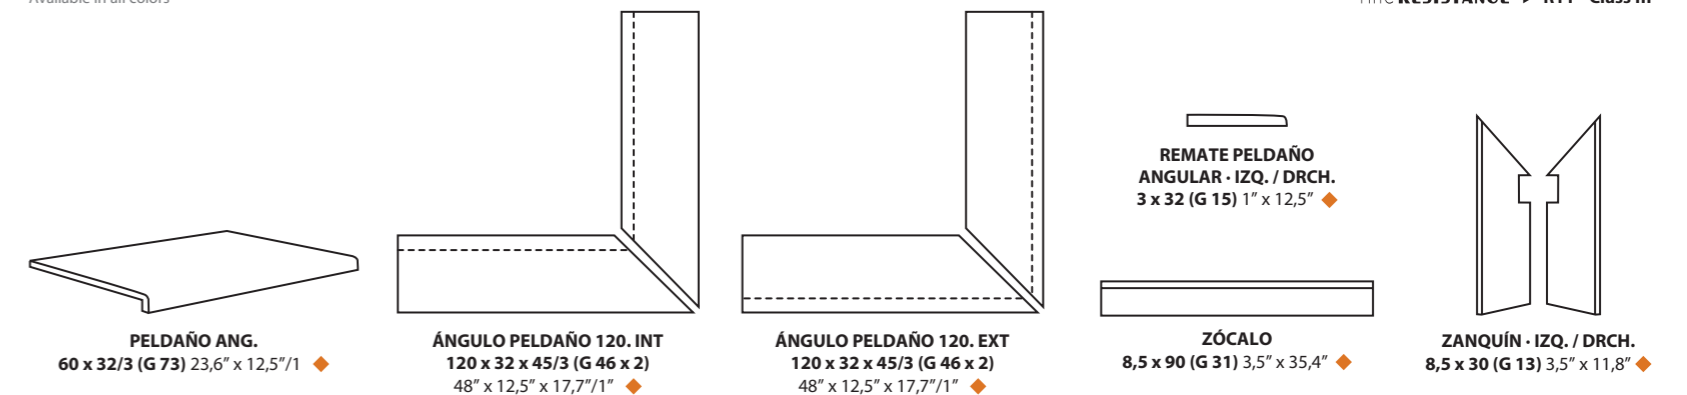

Comfort floor ▶ R9 - Class I
fine RESISTANCE ▶ R11 - Class III